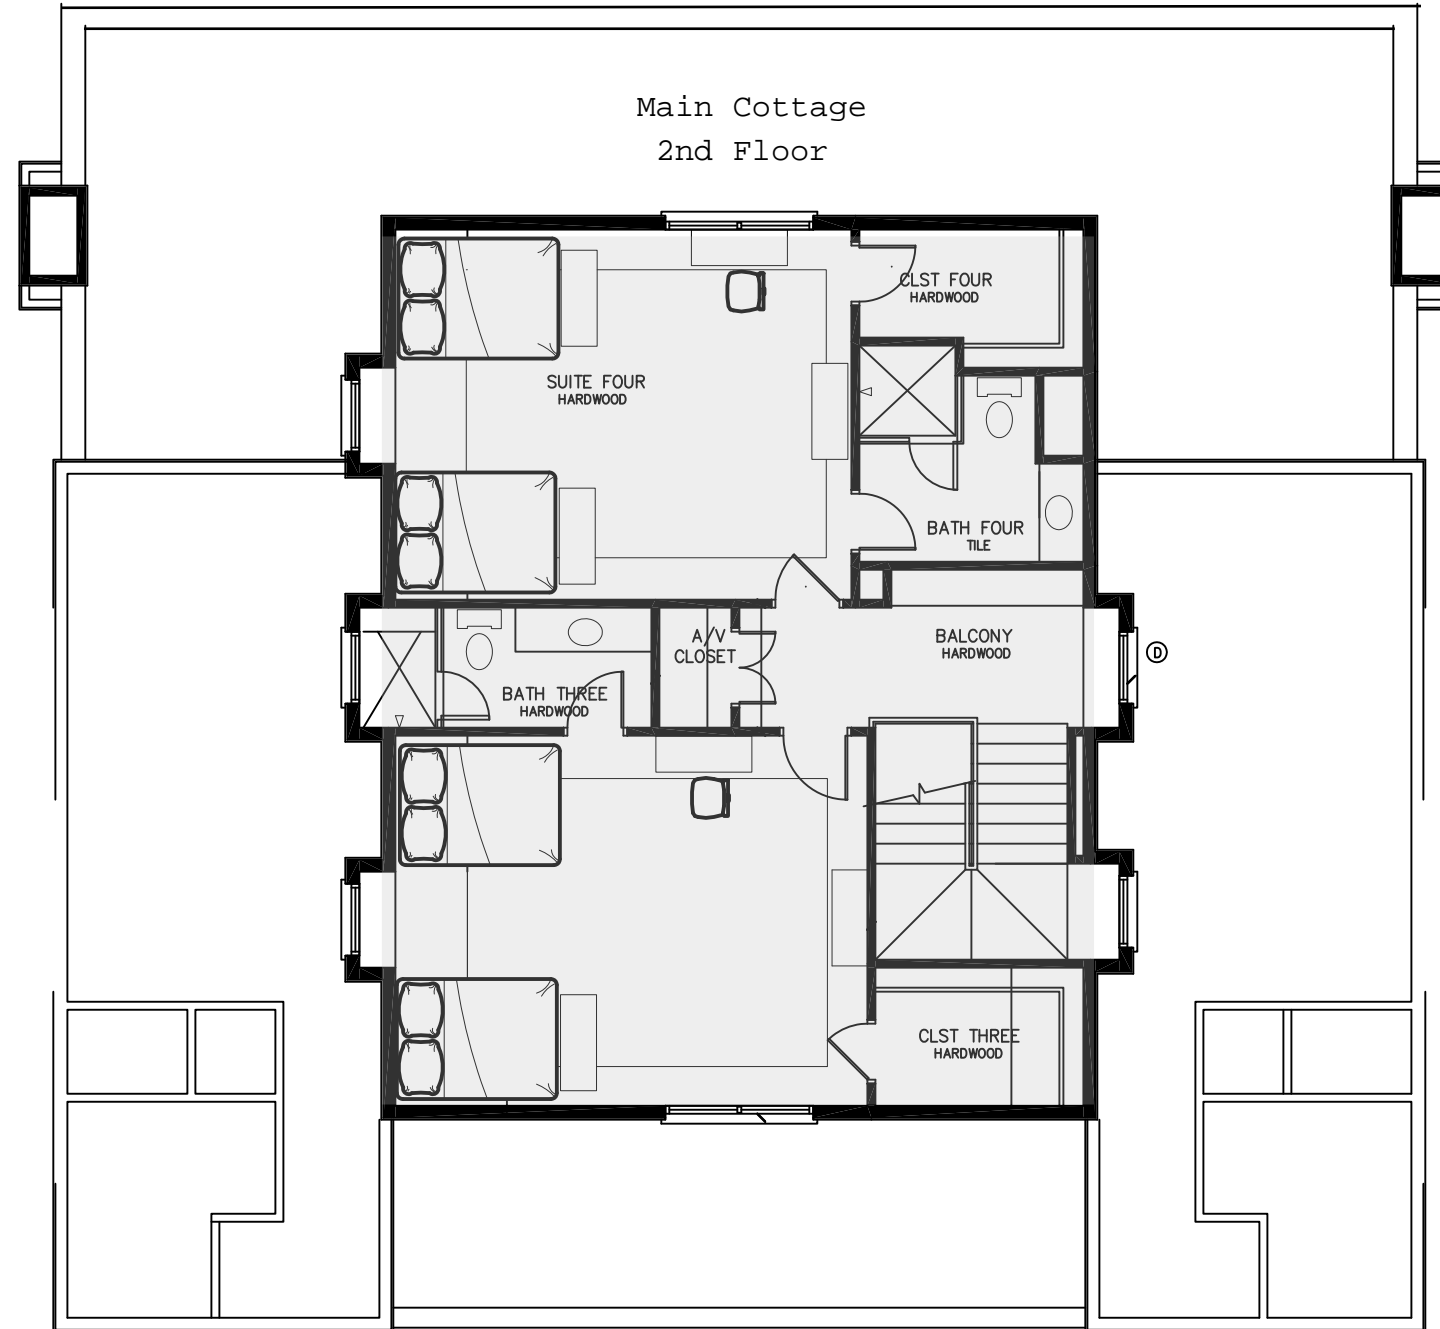

Daniel Island
Golf Club Cottages
Furniture Plan
Scale= 1/8"= 1'0"

Daniel Island
Golf Club Cottages
Furniture Plan
Scale= 1/8"= 1'0"

2nd Floor